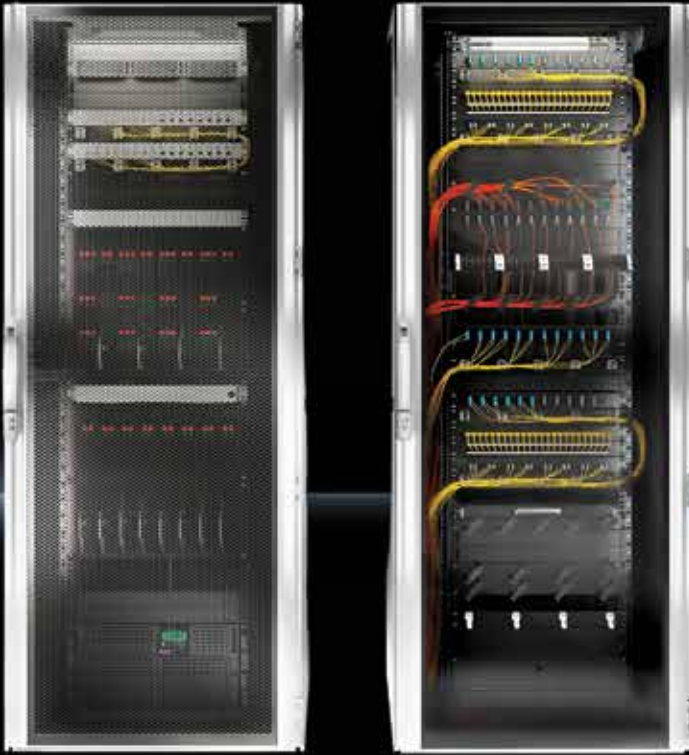

Rittal – The System.

Faster – better – worldwide.

▶ TS IT Network/Server Enclosures

Rittal has redefined the standard in network and server enclosures with its TS IT modular system, featuring tool-less, snap-in assembly technology to boost operating efficiency while lowering costs. It's easy to deploy, provides a safe environment for servers and other components, can be easily reconfigured and offers an optimum price/performance ratio. The TS IT System has established a new standard in functionality and efficiency, encompassing virtually all the requirements placed on network and server enclosures through its simple, tool-less design. For complete details on the entire line, go to www.rittal.us/makeITeasy.

- High load capacity of more than 3,000 pounds
- Can be used with optional Flex Block Base
- Intelligent, integrated cable management
- High energy efficiency
- Engineered solutions to cable routing and management
- Seamlessly accommodates all LCP cooling options
- Expansive range of accessories
- Comprehensive lineup of standard features
- A lengthy list of value-adding extras